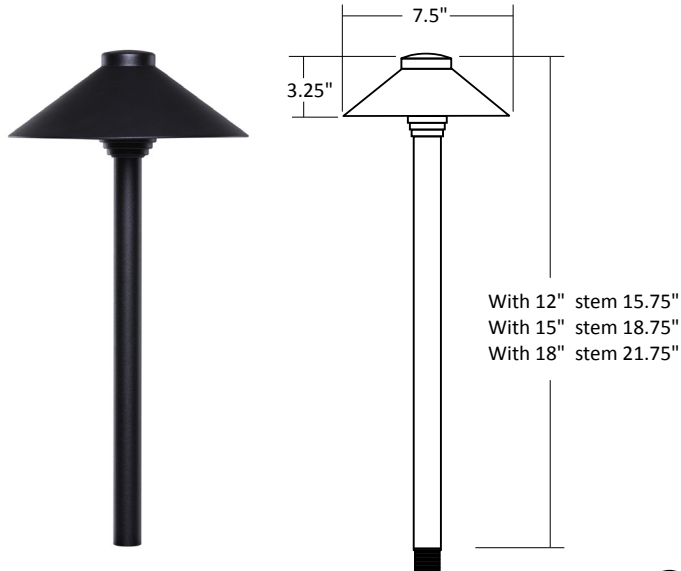

Product: _____

Type: _____

Project: _____

PSH075 7.5" Straight Hat Path Light

Architectural Aluminum

Fixture Ordering Guide

Product Code	Finish	Stem
PSH075	TB - Textured Black	12"
	TZ - Textured Bronze	15"
		18"

JC20 Halogen lamp shipped with fixture.
To substitute a ProLED® lamp, add lamp product code.

Example: PSH075-TB-15-JC20/2WW/LED

With 12" stem 15.75"
With 15" stem 18.75"
With 18" stem 21.75"

Housing:

- Aluminum construction
- Underside of 7½" diameter hat is coated with white reflective paint for optimum output and diffusion
- Stepped, threaded collar for tool-less attachment and easy relamping
- Clear 4mm thick lens protects the lamp

Stem:

- 7/8" diameter stem provides solid, stable mounting

Finish:

- Textured Black or Textured Bronze
- UV resistant powder coat protects the finish from salt-spray induced corrosion

Socket:

- Ceramic G4 bi-pin socket
- Heat-resistant wire leads

Mounting:

- 8" black ground stake included

Electrical:

- 12 Volt system
- Pre-wired with 36", 18-2 lead wire
- Two King® DryConn™ waterproof connectors included

Certifications:

- ETL Listed to UL Standard 1838 and CSA C22.2 No. 250.7