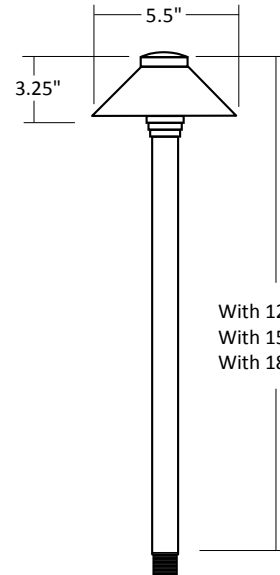

Product: _____

Type: _____

Project: _____

PSH055 5.5" Straight Hat Path Light

Architectural Aluminum

Fixture Ordering Guide

Product Code	Finish	Stem
PSH055	TB - Textured Black	12"
	TZ - Textured Bronze	15"
		18"

JC20 Halogen lamp shipped with fixture.
To substitute a ProLED® lamp, add lamp product code.

Example: PSH055-TZ-15-JC20/2WW/LED

Housing:

- Aluminum construction
- Underside of 5½" diameter hat is coated with white reflective paint for optimum output and diffusion
- Stepped, threaded collar for tool-less attachment and easy relamping
- Clear 4mm thick glass lens protects the lamp

Stem:

- 7/8" diameter stem provides solid, stable mounting

Finish:

- Textured Black or Textured Bronze
- UV resistant powder coat protects the finish from salt-spray induced corrosion

Socket:

- Ceramic G4 bi-pin socket
- Heat-resistant wire leads

Lamp:

- T3-G4 bi-pin – 20W maximum
- ProLED® JC lamps provide up-to 40,000 hour rated life, 10-18V input voltage range and 3000K, amber, blue, green and red color options
- ProLED® IP65 Rated JC lamps are rated for use outdoors where exposed directly to water from rain or irrigation